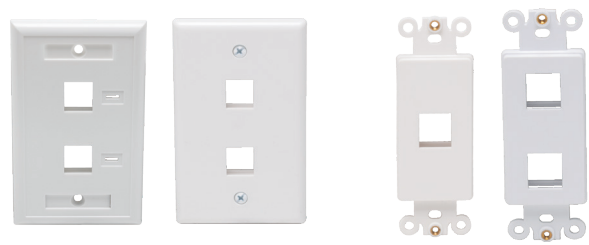

RPP

DIGITAL VERSION

DATA CONNECTION LINE BROCHURE

This data connection line is ideal for making clean connections and keeping unwanted wires out of sight.

A DIVISION OF **TAMCO**

PORTED WALL PLATES

Wall plates or straps are designed to meet your specific needs. Available in 1, 2, 3 and 4 port options.

PART NUMBER	STOCK CODE	DESCRIPTION
RDS1-WH	0542-3784	SINGLE PORT DATA STRAP WHITE
RDS2-WH	0542-3826	TWO PORT DATA STRAP WHITE
RDS3-WH	0542-3790	THREE PORT DATA STRAP WHITE
RDS4-WH	0542-3793	FOUR PORT DATA STRAP WHITE
P26-WH	0269-7198	1G DECOR GFI WHITE
RDC1-WH	0279-8991	1G 1-PORT PLATE WHITE
RDC1-IV	0279-8988	1G 1-PORT PLATE IVORY
RDC2-WH	0279-8997	1G 2-PORT PLATE WHITE

PART NUMBER	STOCK CODE	DESCRIPTION
RDC2-IV	0279-8994	1G 2-PORT PLATE IVORY
RDC3-WH	0279-9003	1G 3-PORT PLATE WHITE
RDC3-IV	0279-9000	1G 3-PORT PLATE IVORY
RDC4-WH	0279-9009	1G 4-PORT PLATE WHITE
RDC4-IV	0279-9006	1G 4-PORT PLATE IVORY
RDL2-WH	0542-7915	2 PORT DATA PLATE WITH LABELS WHITE
RDL4-WH	0542-7912	4 PORT DATA PLATE WITH LABELS WHITE

PRE-ASSEMBLED WALL PLATES

Wall plates or straps designed to be application specific. Available options include coax connections, telephone connections, and more.

PART NUMBER	STOCK CODE	DESCRIPTION
PFTEL-IV	0279-8958	1G 1 FYTPE CON FEML TO FEML 1 RJ11 6P
PFTEL-WH	0279-8961	1G 1 FYTPE CON FEML TO FEML 1 RJ11 6P
PTEL64-IV	0279-8976	1G OPEN MOD TELE JACK 1 RJ11 JAC 6PO
PTEL64-WH	0279-8979	1G OPEN MOD TELE JACK 1 RJ11 JAC 6PO
P2F-IV	0279-8946	1G DUPLEX F TYPE CON FEMALE TO FEMALE
P2F-WH	0279-8949	1G DUPLEX F TYPE CON FEMALE TO FEMALE
PF-IV	0279-8952	1G PLATE SNGL F TYPE CONN FEMALE TO FEMALE
PF-WH	0279-8955	1G PLATE SNGL F TYPE CONN FEMALE TO FEMALE
PTEL264-IV	0279-8964	1G 2 MOD TELE JACKS DPLX RJ11 6 POS
PTEL264-WH	0279-8967	1G 2 MOD TELE JACKS DPLX RJ11 6 POS
PTEL266-IV	0279-8970	1G DUPLEX RJ11 6 POS 6 CONN IVORY
PTEL266-WH	0279-8973	1G DUPLEX RJ11 6 POS 6 CONN WHITE