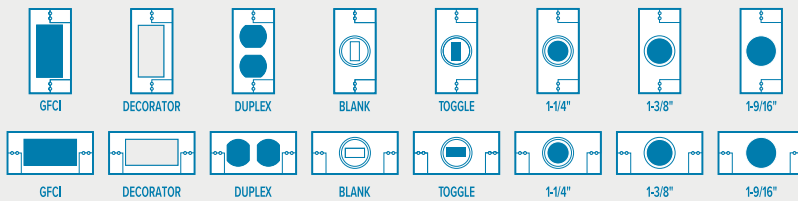

Installation Configurations

Each kit contains multiple inserts and adapters allowing for up to 73 combinations in a single package.

16
IN1
CONFIGURATIONS

1-GANG

24
IN1
CONFIGURATIONS

2-GANG

WPXH, WPRXH, WPH Series Weatherproof In-Use Covers

- ▶ Complies with 2008 NEC Article 406.8(B)(1)
- ▶ Inserts for GFCI, duplex, toggle, or round receptacles
- ▶ Two-gang models include 7 snap-together, rotating inserts that create up to 73 combinations
- ▶ Single-gang covers mount both vertically or horizontally
- ▶ Heavy-duty polycarbonate construction
- ▶ Pre-adhered gasket
- ▶ Meets requirements for cold impact testing: -60°F (-51°C)
- ▶ Expands from 2 to 3 inches