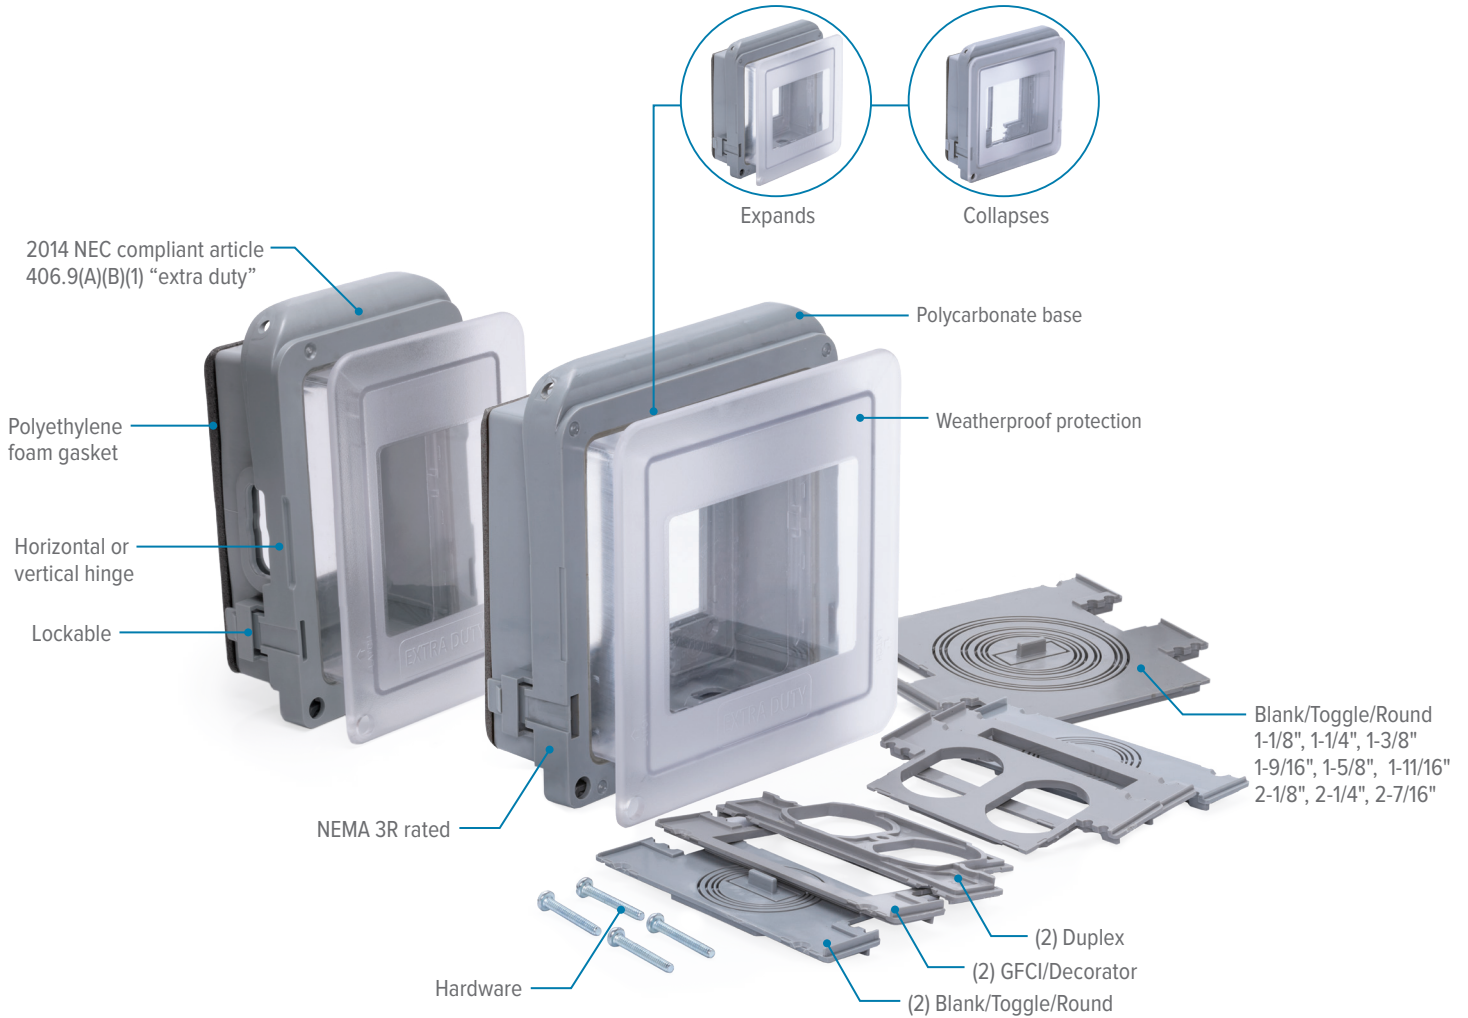

RPP®

RESIDENTIAL & COMMERCIAL

WEATHER PROOF COVERS BROCHURE

SCAN QR CODE!

Scan the QR code to learn more about the full line of RPP weatherproof covers.

Expandable In-Use Weatherproof Covers

Featuring an expandable polycarbonate cover, these in-use covers can expand to allow for use of larger plugs, such as generator cords, and can easily collapse to traditional in-use depth.

Installation Configurations

Each kit contains multiple inserts and adapters allowing for up to 73 combinations in a single package.

16
IN1
CONFIGURATIONS

1-GANG

24
IN1
CONFIGURATIONS

2-GANG

WPXH, WPRXH, WPH Series Weatherproof In-Use Covers

- ▶ Complies with 2008 NEC Article 406.8(B)(1)
- ▶ Inserts for GFCI, duplex, toggle, or round receptacles
- ▶ Two-gang models include 7 snap-together, rotating inserts that create up to 73 combinations
- ▶ Single-gang covers mount both vertically or horizontally
- ▶ Heavy-duty polycarbonate construction
- ▶ Pre-adhered gasket
- ▶ Meets requirements for cold impact testing: -60°F (-51°C)
- ▶ Expands from 2 to 3 inches