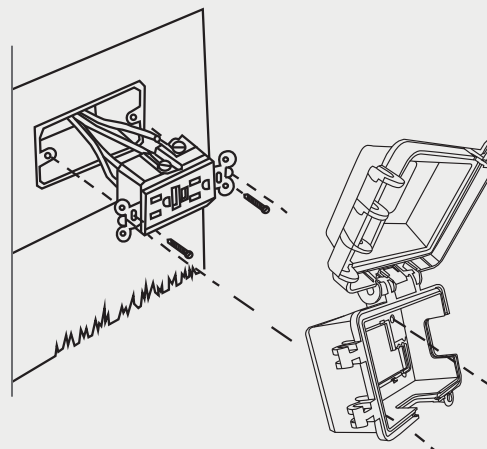

CLEAR

WP23C | 0313-3287

CLEAR

73
IN1
CONFIGURATIONS
2-GANG

Installation Diagram

For installation instructions visit:
[youtube.com/c/tamcogroup](https://www.youtube.com/c/tamcogroup)

WPM & WP Series Weatherproof Covers