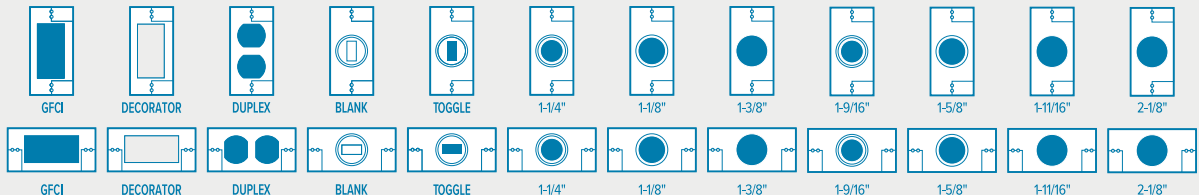

Installation Configurations

Each kit contains multiple inserts and adapters allowing for up to 73 combinations in a single package.

16
IN1
CONFIGURATIONS

1-GANG

24
IN1
CONFIGURATIONS

2-GANG

WPXH, WPRXH, WPH Series Weatherproof In-Use Covers

- ▶ Complies with 2008 NEC Article 406.8(B)(1)
- ▶ Inserts for GFCI, duplex, toggle, or round receptacles
- ▶ Two-gang models include 7 snap-together, rotating inserts that create up to 73 combinations
- ▶ Single-gang covers mount both vertically or horizontally
- ▶ Heavy-duty polycarbonate construction
- ▶ Pre-adhered gasket
- ▶ Meets requirements for cold impact testing: -60°F (-51°C)
- ▶ Expands from 2 to 3 inches