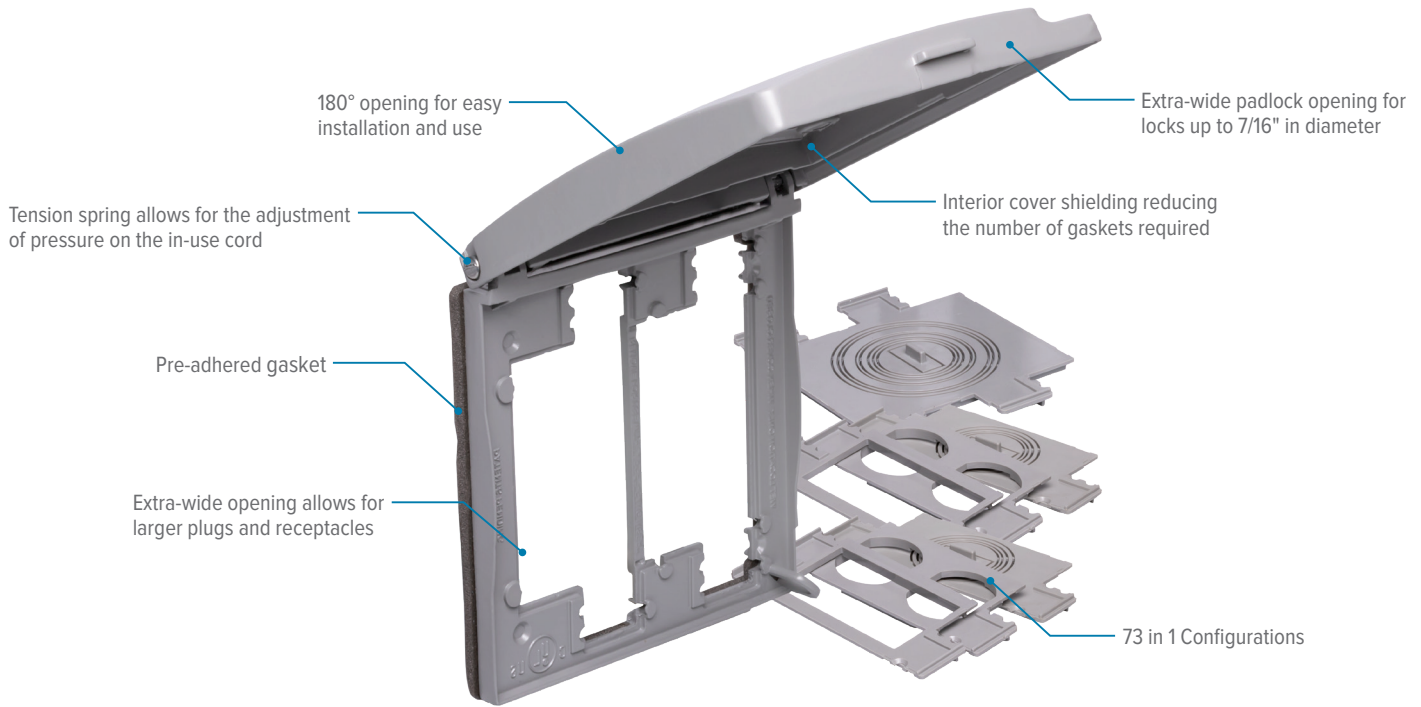

CLEAR

WP23C | 0313-3287

CLEAR

73
IN1
CONFIGURATIONS
2-GANG

Installation Diagram

For installation instructions visit:
[youtube.com/c/tamcogroup](https://www.youtube.com/c/tamcogroup)

WPM & WP Series Weatherproof Covers