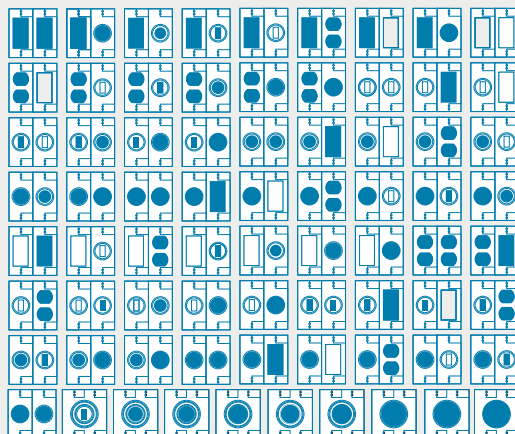

WP12XHG | 0381-6966

GREY

WP12XHW | 0433-8567

WHITE

WP12XHZ | 0433-8570

BRONZE

Double Gang Expandable In-Use Covers

WP22XHG | 0381-6957

GREY

Single Gang In-Use Covers

WP13HC | 0313-3290

CLEAR

WP13C | 0313-3284

CLEAR

Double Gang In-Use Covers

WP23HC | 0313-3293

CLEAR

WP23C | 0313-3287

CLEAR

73
IN1
CONFIGURATIONS
2-GANG

Installation Diagram

For installation instructions visit:
[youtube.com/c/tamcogroup](https://www.youtube.com/c/tamcogroup)

WPM & WP Series Weatherproof Covers